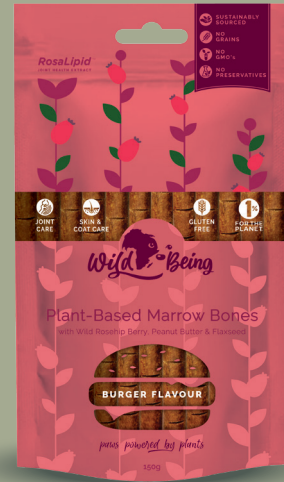

150g
POUCH

=

X 6
25g treats

X 10
150g pouch

=

1.5kg
DISPLAY
BOX

4.8kg
SHIPPER

=